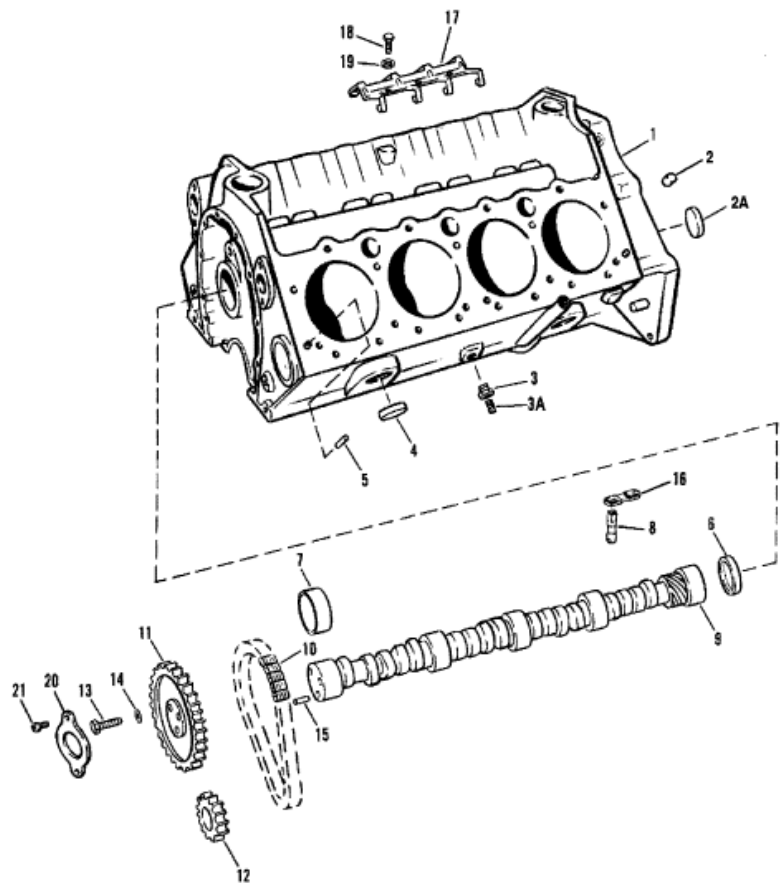

(350MAG/5.7L BRAVO - S/N-0D617328 & UP)

Parts List						
Ref	Class	Part	Description	Qty	Comment	Footnote
1		N. S. S.	CYLINDER BLOCK ASSEMBLY	1	(ORDER REMANUFACTURED L)	2
2	22	48340	PIPE PLUG (1/4 IN.)	3		
2A	19	816565	EXPANSION PLUG (15/32 IN.)	5		
3	22	48556	BUSHING	2		
3A	22	32802	PIPE PLUG	2		
4	19	34270	EXPANSION PLUG (1-5/8 IN. DI.	8		
5	17	35465	DOWEL PIN (5/16 IN. DIA.)	4		
6	22	72640	PLUG	1		
7	23	85674	BEARING UNIT (SET)	1		
8		17340	LIFTER	16		
9	431	811658	CAMSHAFT	1		
10		11985	TIMING CHAIN	1		
11	43	811659	SPROCKET	1		
12	43	42755	SPROCKET	1		
13	10	34505	BOLT (3/4 IN.)	3		
14	12	848136	WASHER	3		
15	17	35312	PIN	1		
16		17341	RESTRICTOR	8		
17		811662	RETAINER	1		
18	10	34500	SCREW	3		
19	12	811664	LOCKWASHER	3		
20		811663	RETAINER	1		
21	10	17343	SCREW	2		
-		807447R	2 REMANUFACTURED MARINE LO	1		
-	27	75611A88	ENGINE OVERHAUL GASKET SE	1		
-	92	91601	1 SEALER-RED RTV (WHERE APPL	1		
-	92	34227	1 PERFECT SEAL (WHERE APPLIC	1		